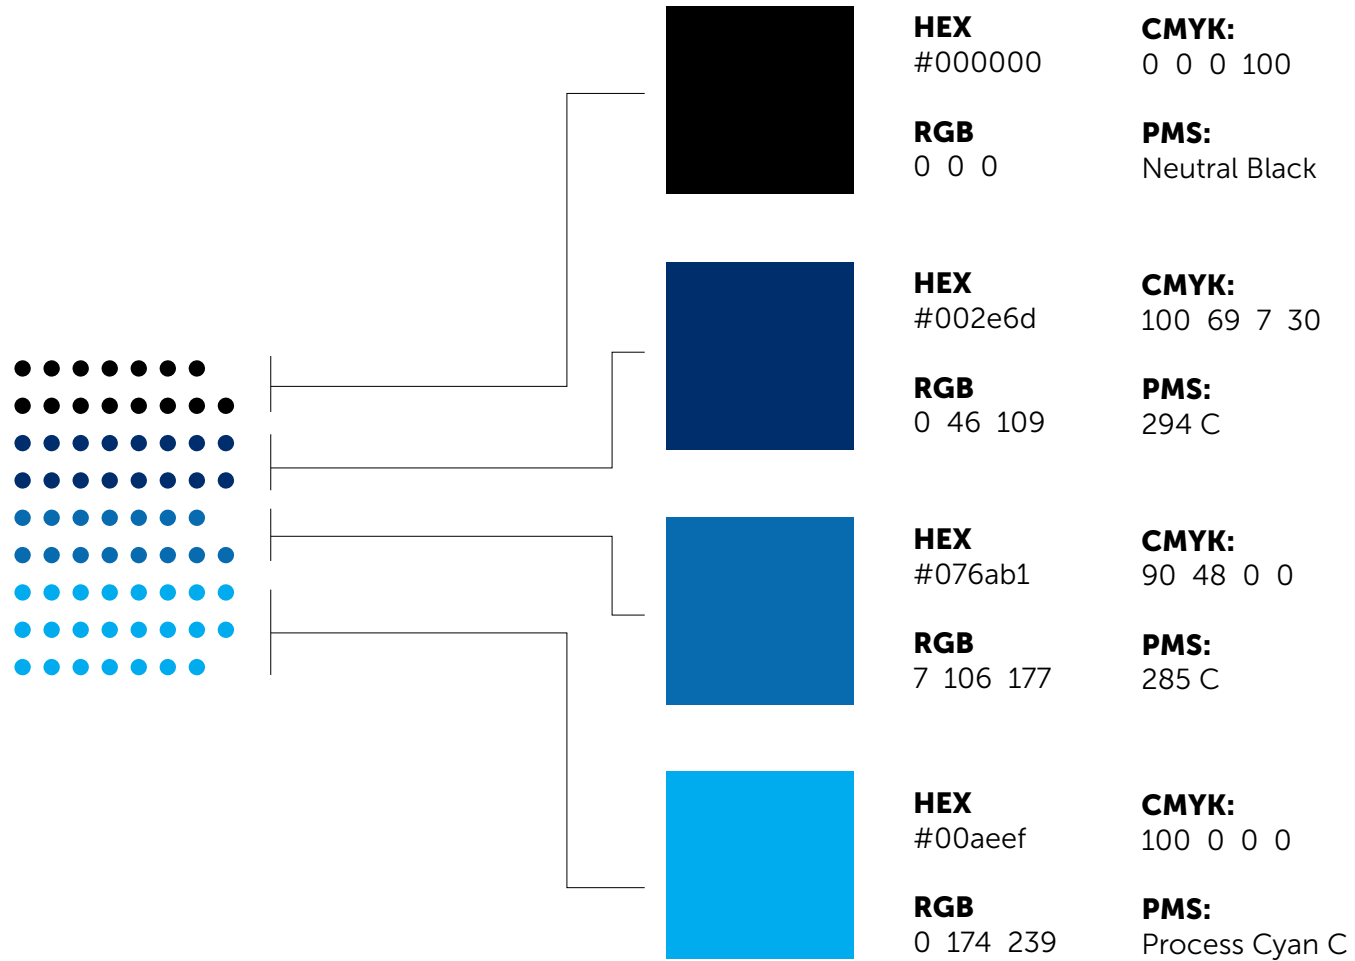

BOOKING HOLDINGS

Fonts

Bigger headline type
that is usually on more
than one line

MUSEO SANS 100

SMALLER HEADERS

SMALLER HEADERS

MUSEO SANS 100

Body copy, Lorem ipsum dolor sit
amet, consectetur adipiscing elit.
Vivamus quis sem luctus, suscipit
mauris ac, placerat odio. mattis dui
 eget est pharetra

MUSEO SANS 100

Colors

BOOKING HOLDINGS COLORS

Logo

LOGO SYMBOL

REVERSED LOGO SYMBOL

LOGO LOCK-UP INLINE

BOOKING HOLDINGS

REVERSED LOGO LOCK-UP INLINE

BOOKING HOLDINGS

LOGO LOCK-UP STACKED

REVERSED LOGO LOCK-UP - STACKED

BRAND LOGOS

LOGO LOCK-UP - IN LINE
(WITH BRANDS)

REVERSED LOGO LOCK-UP - IN LINE
(WITH BRANDS)

LOGO LOCK-UP - STACKED
(WITH BRANDS)

Group logos full-color

Group logos one-color

REVERSED LOGO LOCK-UP - STACKED
(WITH BRANDS)

Group logos color brands

Group logos one-color

IMPROPER LOGO USE